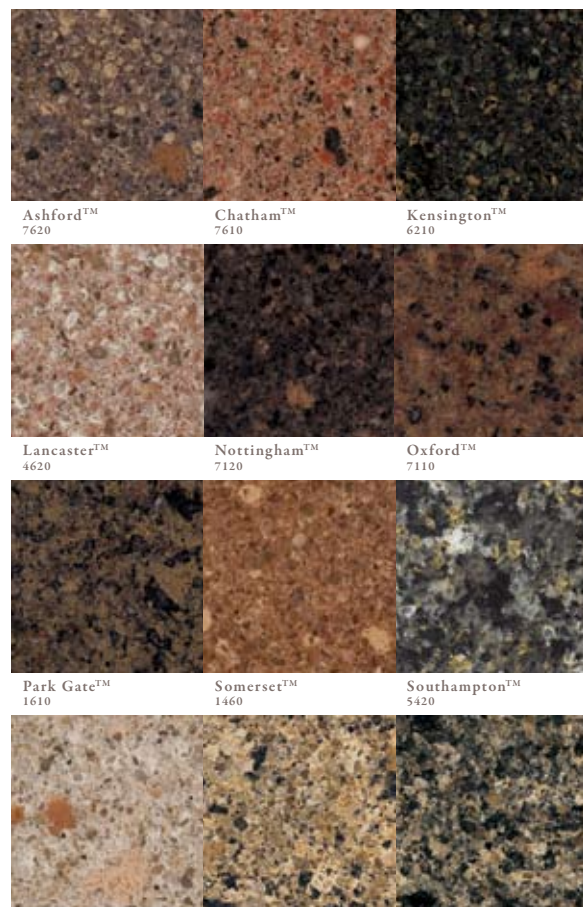

the lustrous  
**Colors**  
of Cambria

Variation in the natural stone (quartz) color, pattern, size, shape and shade are inherent and unique characteristics to be expected with this product. This does not affect the product performance in any manner. Photographs are of small select cuts from a slab; they do not exhibit all the characteristics of a color and combined with printing limitations are not fully representative of what will be installed in your home.

Enjoy the radiance and richness of premium quarry-cut stone along with the superior qualities that can only be found in natural quartz.

There's no other quartz surface that can match the classic beauty and elegance of Cambria's Quarry Collection™. Unlike other quartz surfaces, the Quarry Collection stands apart with its warm, captivating tones and the kinds of variations you can only find in nature. While the Quarry Collection looks much like a range of granite surfaces, it far surpasses granite when it comes to performance, strength and food safety. This stunning, new color collection is another Cambria innovation you won't find with any other stone surface.

Discover the natural beauty of Cambria. You'll be dazzled by its versatility, durability, and quality.

LUXURY

Victoria™

Enduring beauty, lasting quality, timeless appeal.

**materials** | Cambria looks natural because it is. Cambria is pure natural quartz. It's not a composite of other soft minerals like granite. Cambria's luminous character and natural origins are revealed in crystals visible throughout. **color** | A leader in color innovation, Cambria is available in a wide variety of designer colors. Cambria features the Quarry Collection™ that boasts the look and feel of granite and the high performance of quartz.