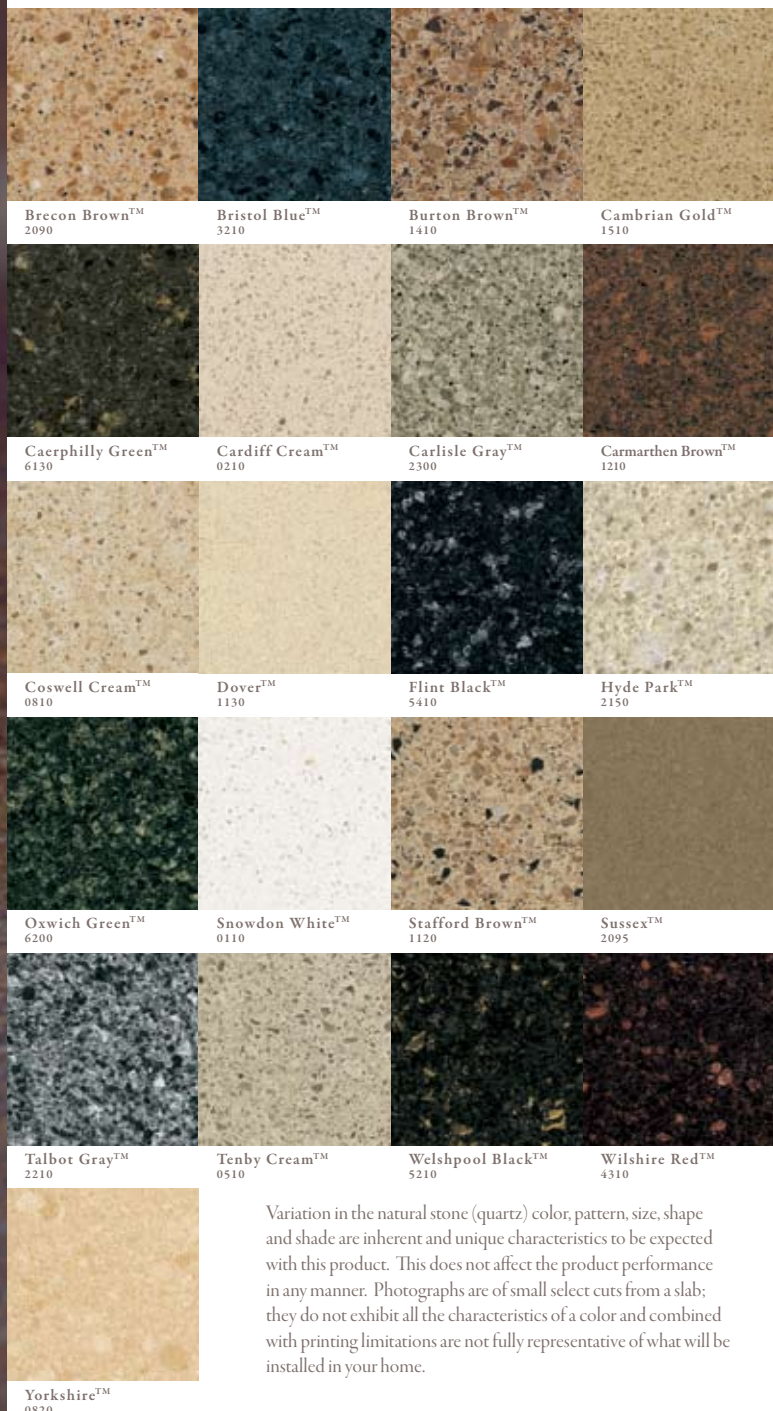

the lustrous  
**Colors**  
of Cambria

Variation in the natural stone (quartz) color, pattern, size, shape and shade are inherent and unique characteristics to be expected with this product. This does not affect the product performance in any manner. Photographs are of small select cuts from a slab; they do not exhibit all the characteristics of a color and combined with printing limitations are not fully representative of what will be installed in your home.

Enjoy the radiance and richness of premium quarry-cut stone along with the superior qualities that can only be found in natural quartz.

There's no other quartz surface that can match the classic beauty and elegance of Cambria's Quarry Collection™. Unlike other quartz surfaces, the Quarry Collection stands apart with its warm, captivating tones and the kinds of variations you can only find in nature. While the Quarry Collection looks much like a range of granite surfaces, it far surpasses granite when it comes to performance, strength and food safety. This stunning, new color collection is another Cambria innovation you won't find with any other stone surface.

Discover the natural beauty of Cambria. You'll be dazzled by its versatility, durability, and quality.

LUXURY

Victoria™

Enduring beauty, lasting quality, timeless appeal.

**materials** | Cambria looks natural because it is. Cambria is pure natural quartz. It's not a composite of other soft minerals like granite. Cambria's luminous character and natural origins are revealed in crystals visible throughout. **color** | A leader in color innovation, Cambria is available in a wide variety of designer colors. Cambria features the Quarry Collection™ that boasts the look and feel of granite and the high performance of quartz.